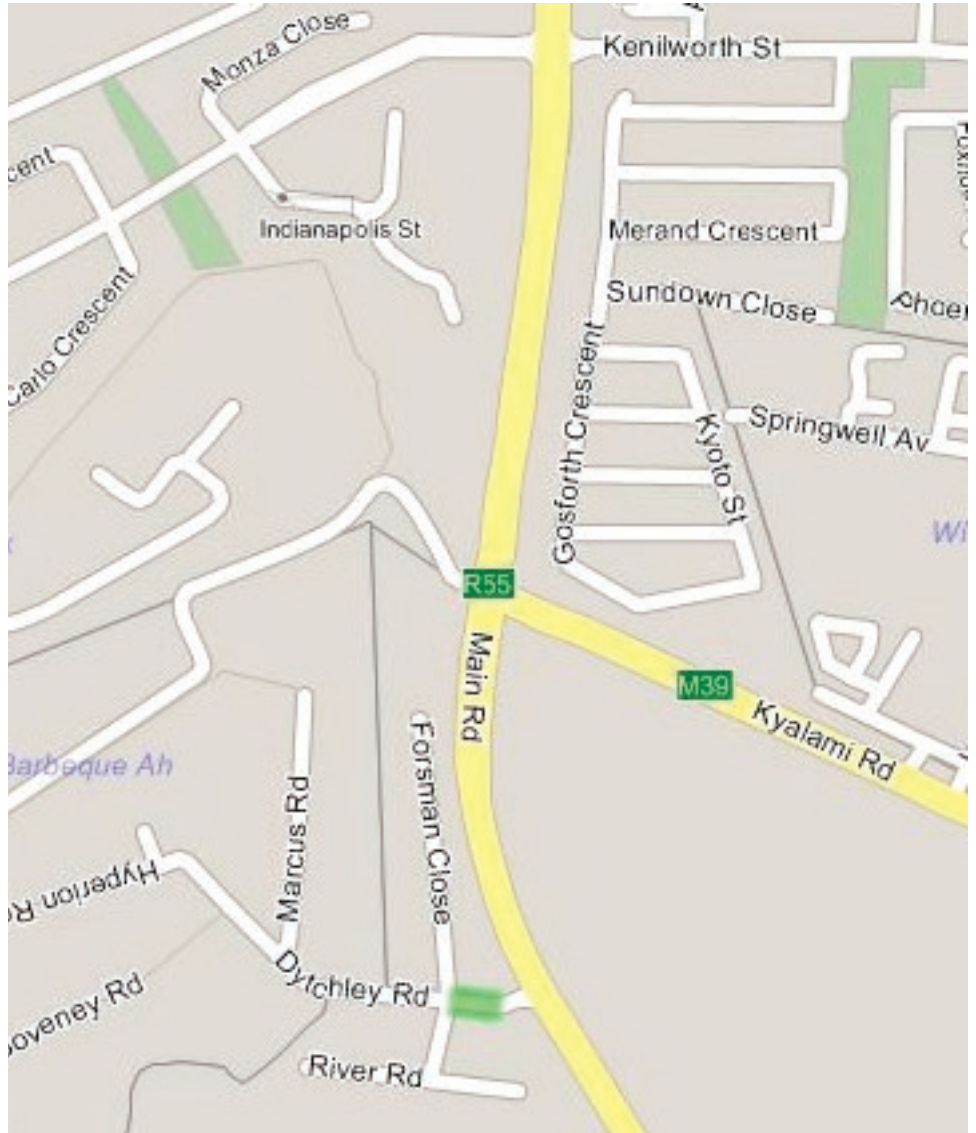

# Map & Directions

Map

## Directions

**From Pretoria (N1):**  
Take the Allandale turnoff. Turn right into Allandale (M39) and continue straight until you get to the t-junction at Kyalami Racecourse. Turn left into Main Road (R55). Turn right into Dytchley Road. Turn right into Forssman Close.

**From Johannesburg (N1):**  
Take the Allandale turnoff. Turn left into Allandale (M39) and continue straight until you get to the t-junction at Kyalami Racecourse. Turn left into Main Road (R55). Turn right into Dytchley Road. Turn right into Forssman Close

GPS Coordinates : X: 28°4'27`` Y:-26°0'3``

Visit our website and sign up to receive our Product Specials either via e-mail or SMS